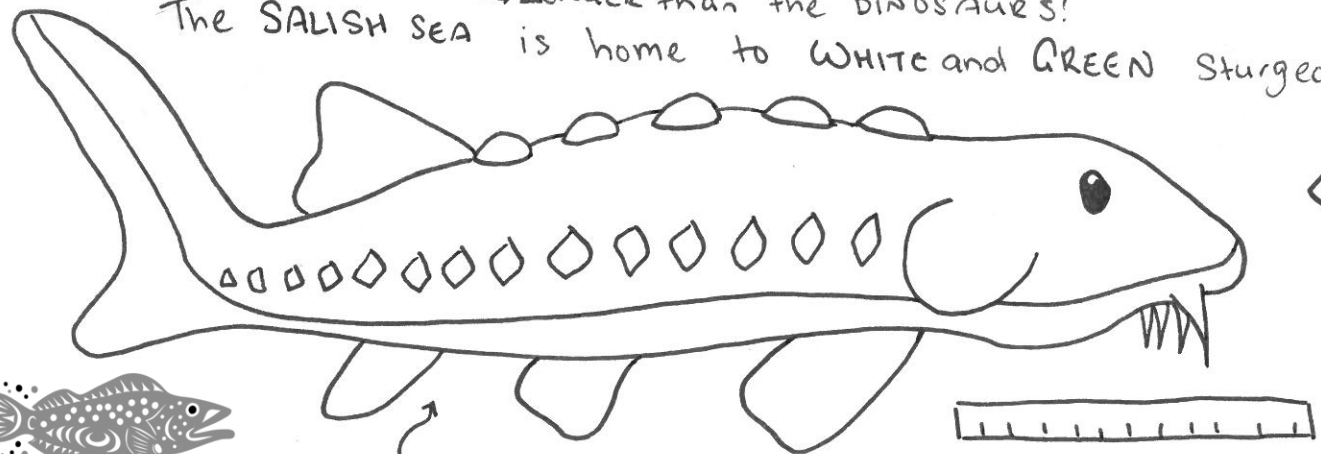

our living dinosaurs

STURGEON

Sturgeon share similarities to **SHARKS!** The tail has a **LARGE** upper lobe and they have a cartilaginous skeleton.

BARBELS help sturgeon find their food through **TOUCH**. Their mouth **SUCKS** up prey like a vacuum using their **PROTRUSIBLE JAW!**

Sturgeon are found **ALL OVER THE WORLD!**
This fish has been around for **200 MILLION YEARS**.
→ **LONGER** than the **DINOSAURS!**
The **SALISH SEA** is home to **WHITE** and **GREEN** Sturgeons.

Sturgeon have **5 rows** of bony **SCUTES** along their body.

White sturgeon can live more than **100 YEARS** and grow up to **6m** long (as long as a small school bus)

might