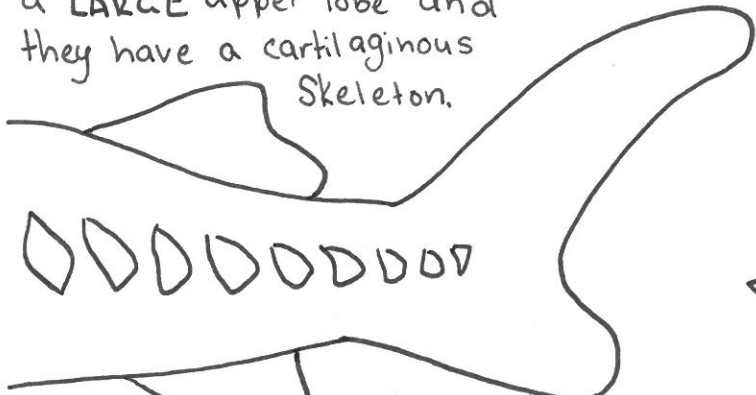

our living dinosaurs

STURGEON

Sturgeon share similarities to **SHARKS!** The tail has a **LARGE** upper lobe and they have a cartilaginous skeleton.

BARBELS help sturgeon find their food through **TOUCH**. Their mouth **SUCKS** up prey like a vacuum using their **PROTRUSIBLE JAW!**

Sturgeon are found **ALL OVER THE WORLD!**
This fish has been around for **200 MILLION YEARS**.
→ **LONGER** than the **DINOSAURS!**
The **SALISH SEA** is home to **WHITE** and **GREEN** Sturgeons.

Sturgeon have **5 rows** of bony **SCUTES** along their body.

White sturgeon can live more than **100 YEARS** and grow up to **6m** long (as long as a small school bus)

might